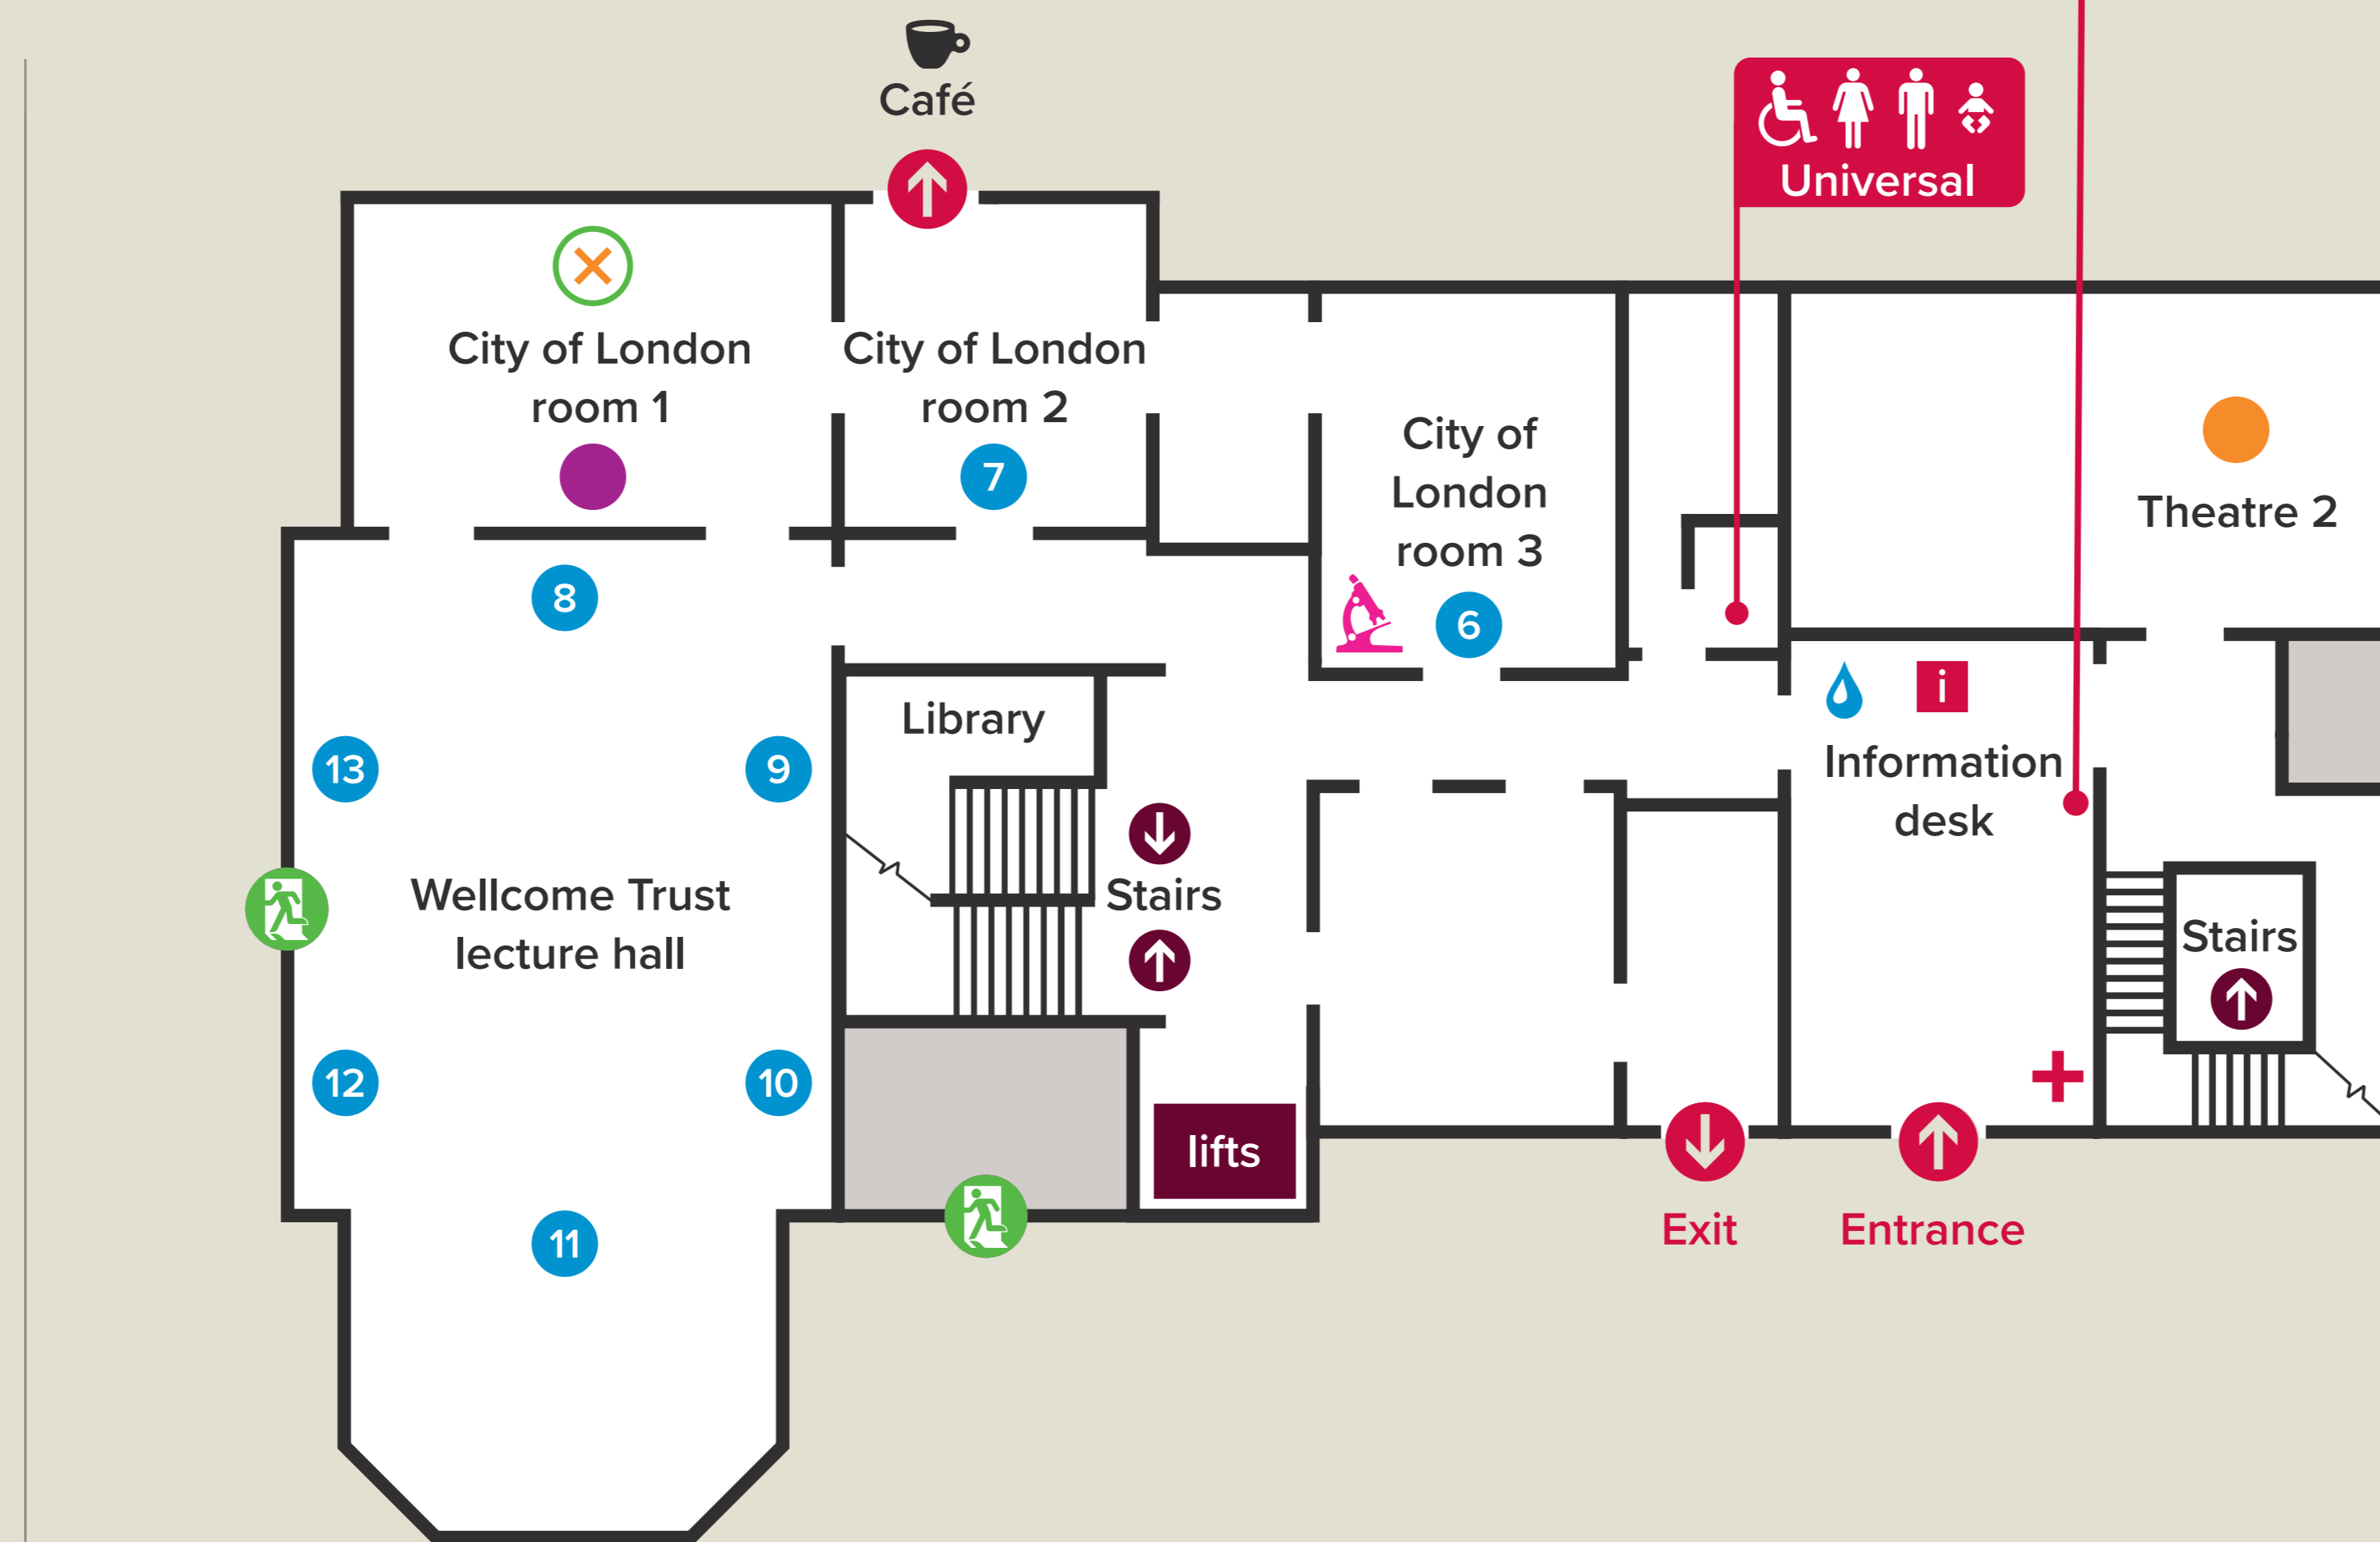

SUMMER SCIENCE EXHIBITION

30 JUNE – 5 JULY 2026

BASEMENT

GENERAL INFORMATION

- Café
- Cloakroom
- Toilets
- Accessible toilet
- Baby changing facilities
- Water fountain
- Emergency exits
- First aid room
- Talks
- Drop-in activities (Saturday – Sunday)
- This room contains a Tesla coil which may not be suitable for all visitors. See page 7 for details.

30 JUNE – 5 JULY 2026

BASEMENT

GENERAL INFORMATION

- Café
- Cloakroom
- Toilets
- Accessible toilet
- Baby changing facilities
- Water fountain
- Emergency exits
- First aid room
- Talks
- Drop-in activities (Saturday – Sunday)
- This room contains a Tesla coil which may not be suitable for all visitors. See page 7 for details.

GROUND FLOOR

EXHIBITS

- 1 The art of resilience for successful ageing
- 2 Laser-focussed on science for radiotherapy
- 3 Revealing the cosmos with the Simons Observatory
- 4 Thunderbolts and lightning
- 5 Microbe zoo
- 6 Shifting sands: when solids flow and liquids jam
- 7 From our lab to your home: 25 years of formulation engineering
- 8 Immortalising natural history in 3D
- 9 Supercomputers: the good, the bad and the beautiful
- 10 Nanomaterials: a giant leap for healthcare
- 11 Hands-on, hands-off and hand-in-hand: the future of robotic assembly