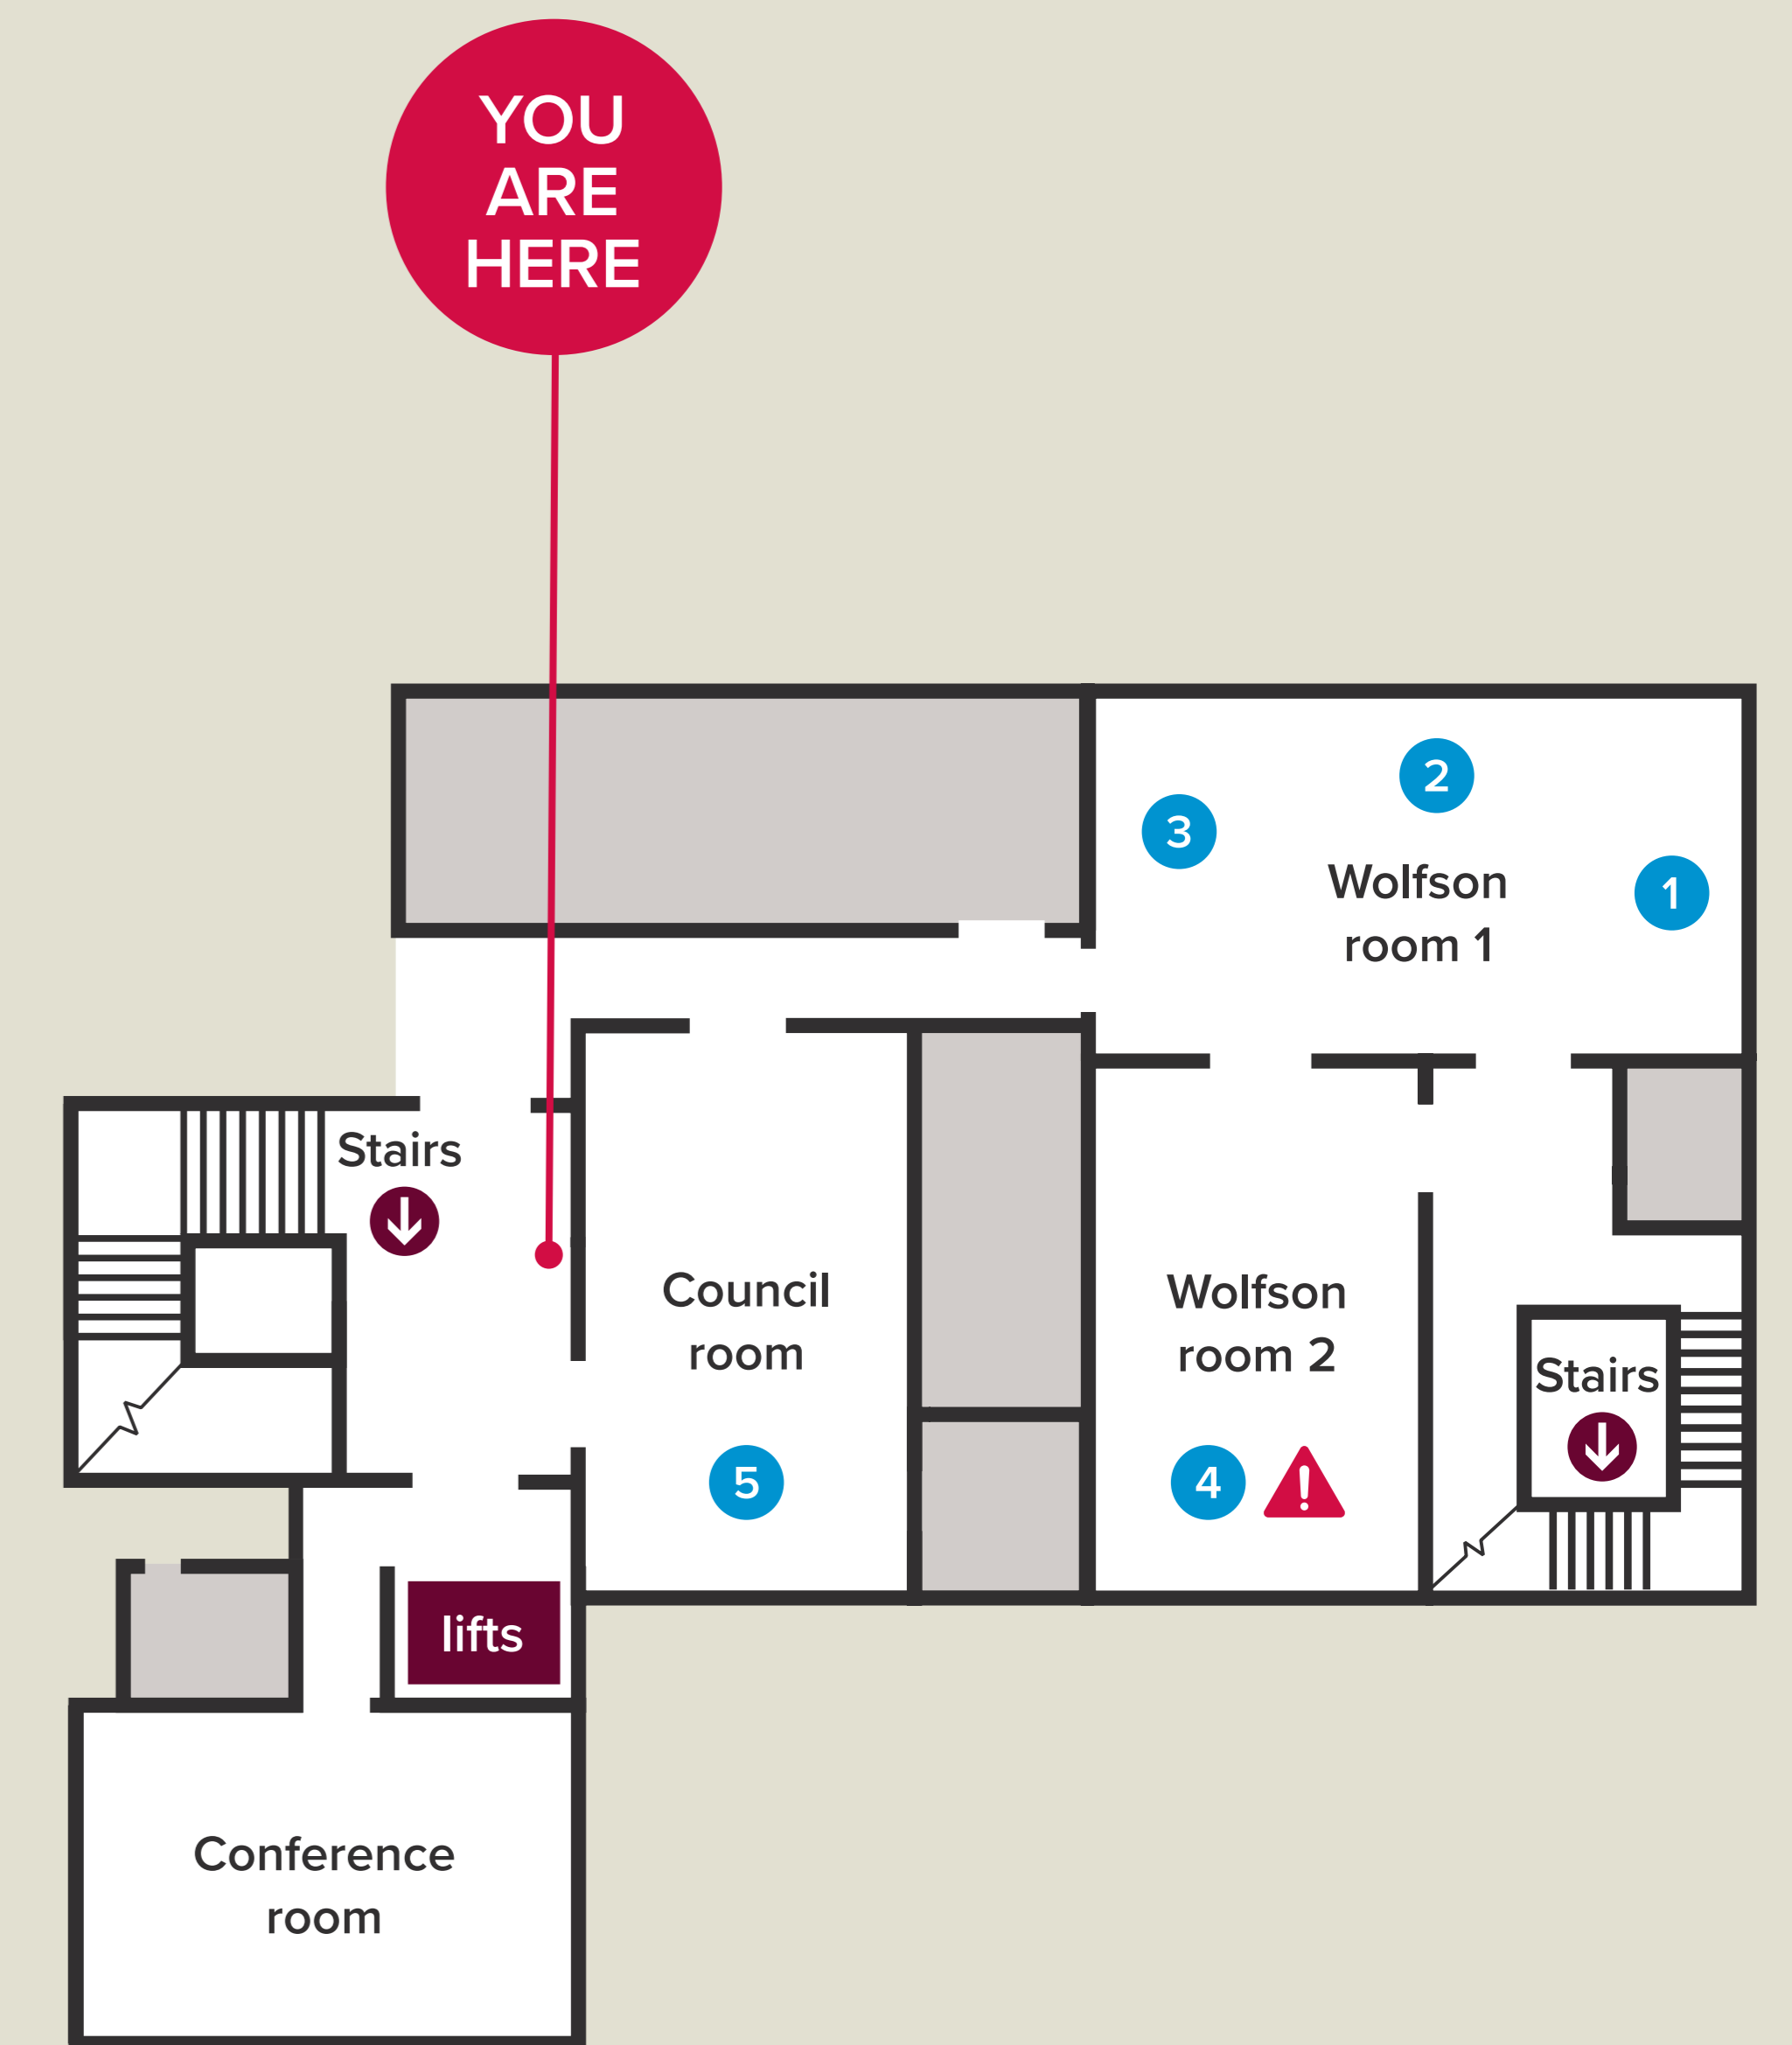

SUMMER SCIENCE EXHIBITION

30 JUNE – 5 JULY 2026

BASEMENT

GENERAL INFORMATION

- Café
- Cloakroom
- Toilets
- Accessible toilet
- Baby changing facilities
- Water fountain
- Emergency exits
- First aid room
- Talks
- Drop-in activities (Saturday – Sunday)
- This room contains a Tesla coil which may not be suitable for all visitors. See page 7 for details.

30 JUNE – 5 JULY 2026

BASEMENT

GENERAL INFORMATION

- Café
- Cloakroom
- Toilets
- Accessible toilet
- Baby changing facilities
- Water fountain
- Emergency exits
- First aid room
- Talks
- Drop-in activities (Saturday – Sunday)
- This room contains a Tesla coil which may not be suitable for all visitors. See page 7 for details.

GROUND FLOOR

EXHIBITS

- 1 The art of resilience for successful ageing
- 2 Laser-focussed on science for radiotherapy
- 3 Revealing the cosmos with the Simons Observatory
- 4 Thunderbolts and lightning
- 5 Microbe zoo
- 6 Shifting sands: when solids flow and liquids jam
- 7 From our lab to your home: 25 years of formulation engineering
- 8 Immortalising natural history in 3D
- 9 Supercomputers: the good, the bad and the beautiful
- 10 Nanomaterials: a giant leap for healthcare
- 11 Hands-on, hands-off and hand-in-hand: the future of robotic assembly

FIRST FLOOR

- 12 Universe makers
- 13 Euclid, the dark universe detective
- Young researcher zone (Wednesday – Friday)
- History of science exhibition: the beauty of the Earth
- The fragile lens