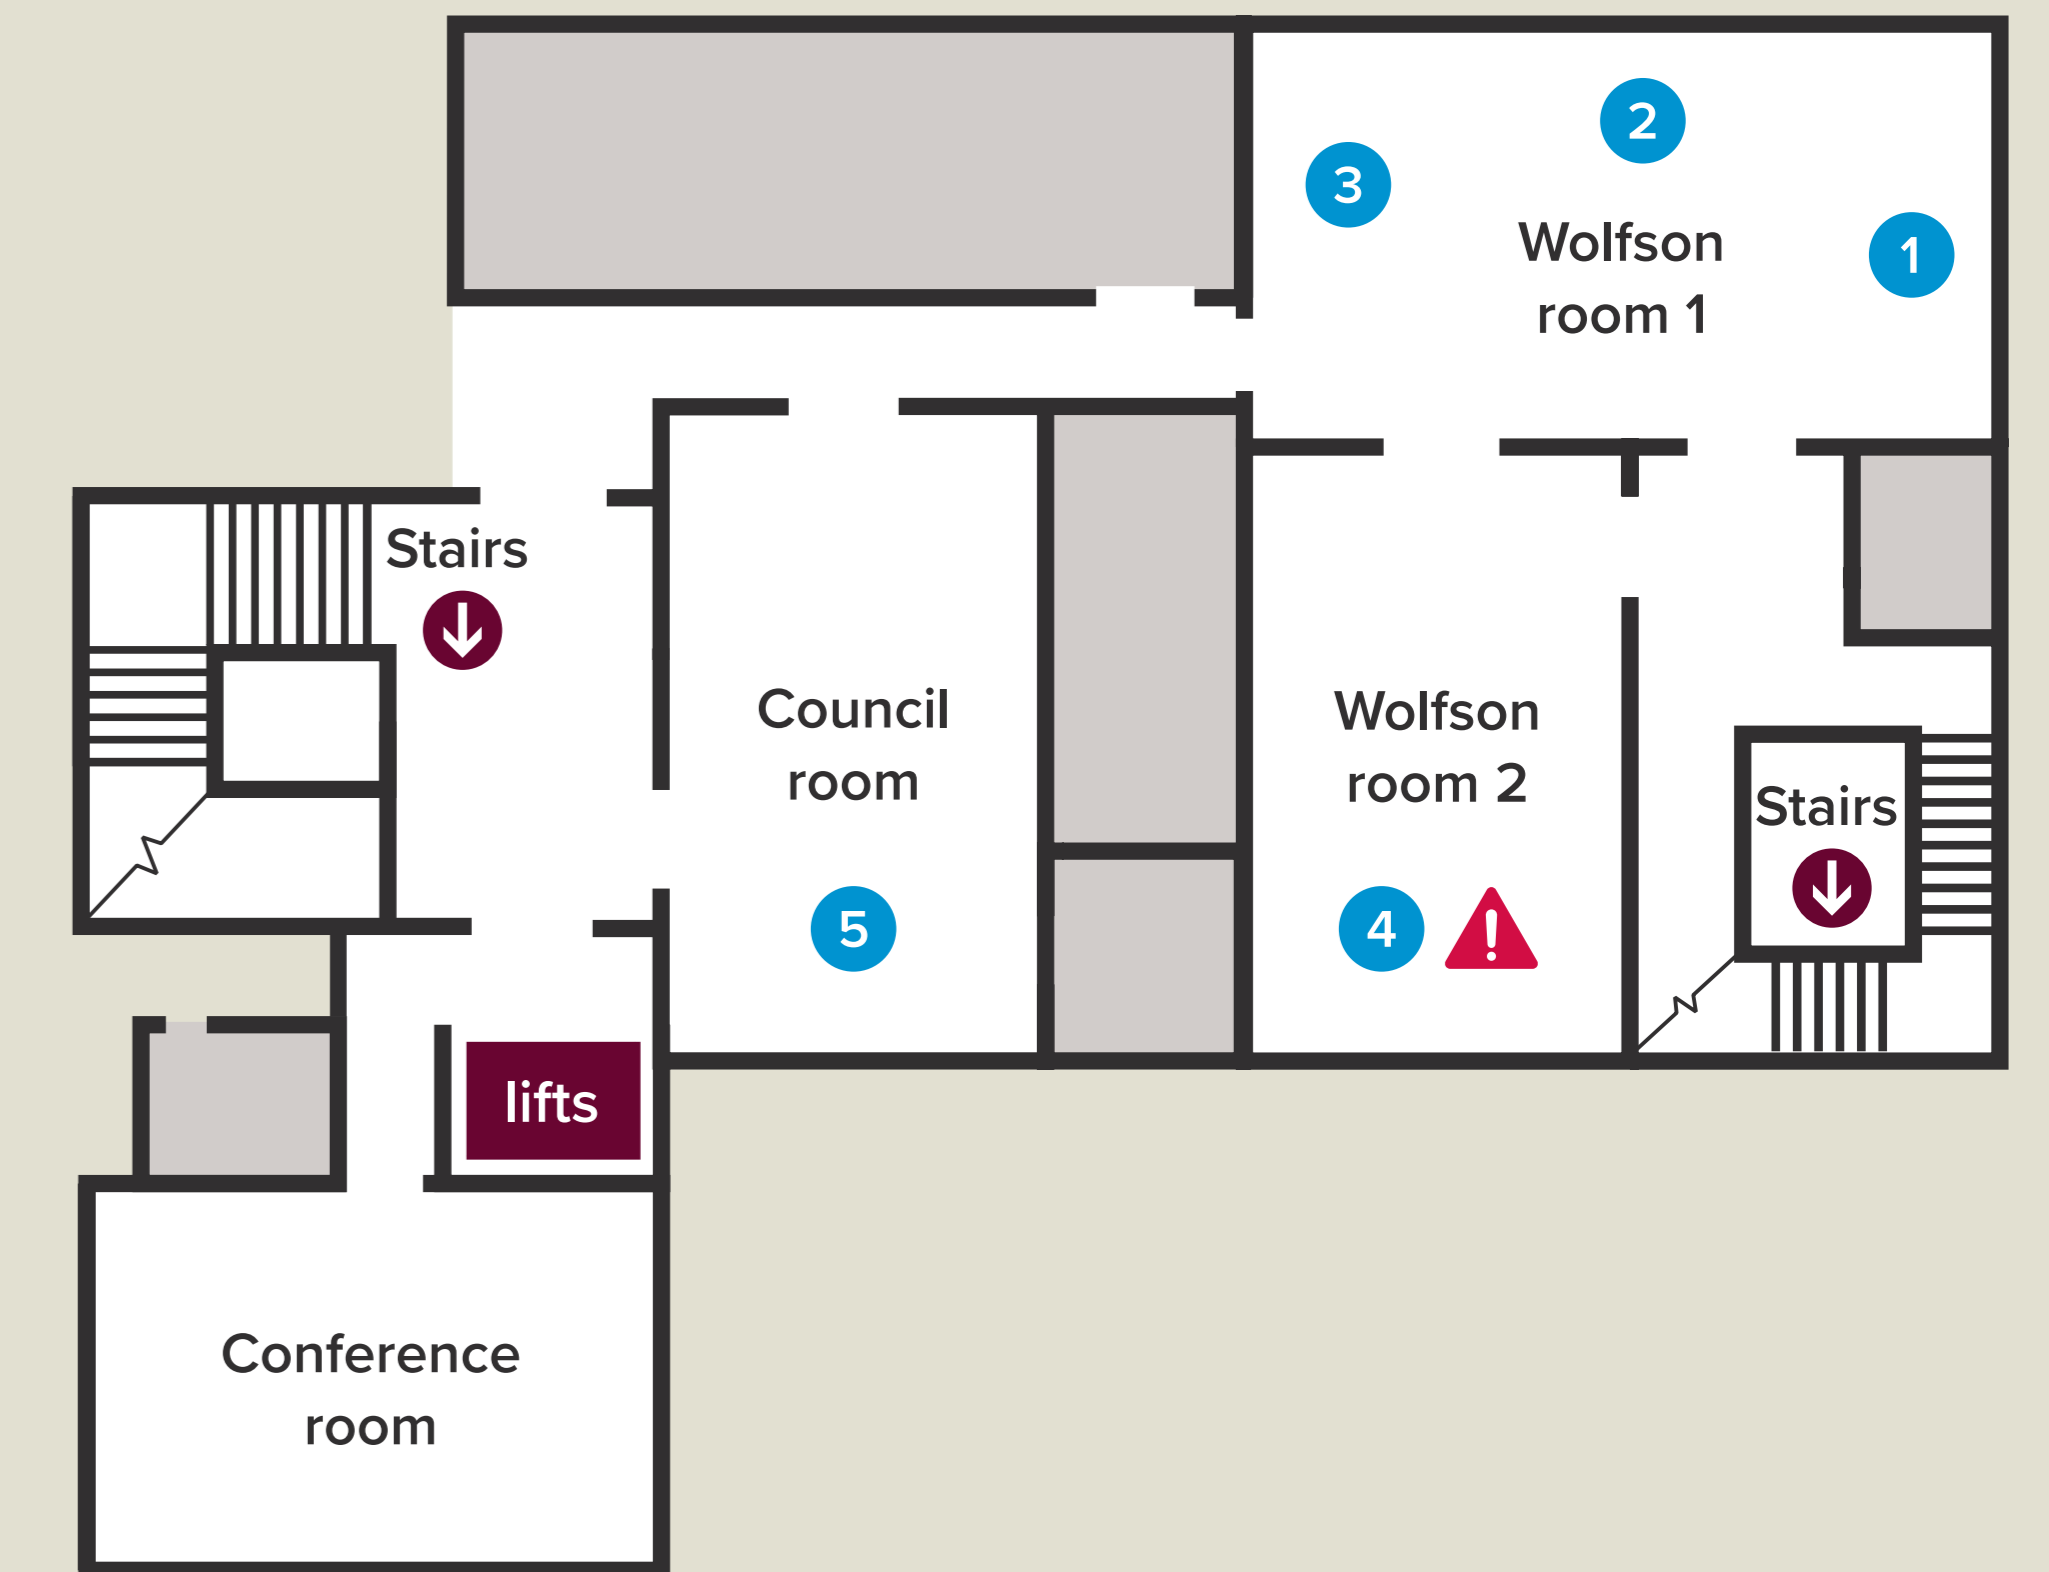

SUMMER SCIENCE EXHIBITION

30 JUNE – 5 JULY 2026

BASEMENT

GENERAL INFORMATION

- Café
- Cloakroom
- Toilets
- Accessible toilet
- Baby changing facilities
- Water fountain
- Emergency exits
- First aid room
- Talks
- Drop-in activities (Saturday – Sunday)
- This room contains a Tesla coil which may not be suitable for all visitors. See page 7 for details.

GROUND FLOOR

EXHIBITS

- 1** The art of resilience for successful ageing
- 2** Laser-focussed on science for radiotherapy
- 3** Revealing the cosmos with the Simons Observatory
- 4** Thunderbolts and lightning
- 5** Microbe zoo
- 6** Shifting sands: when solids flow and liquids jam
- 7** From our lab to your home: 25 years of formulation engineering
- 8** Immortalising natural history in 3D
- 9** Supercomputers: the good, the bad and the beautiful
- 10** Nanomaterials: a giant leap for healthcare
- 11** Hands-on, hands-off and hand-in-hand: the future of robotic assembly

30 JUNE – 5 JULY 2026

BASEMENT

GENERAL INFORMATION

- Café
- Cloakroom
- Toilets
- Accessible toilet
- Baby changing facilities
- Water fountain
- Emergency exits
- First aid room
- Talks
- Drop-in activities (Saturday – Sunday)
- This room contains a Tesla coil which may not be suitable for all visitors. See page 7 for details.

GROUND FLOOR

EXHIBITS

- 1 The art of resilience for successful ageing
- 2 Laser-focussed on science for radiotherapy
- 3 Revealing the cosmos with the Simons Observatory
- 4 Thunderbolts and lightning
- 5 Microbe zoo
- 6 Shifting sands: when solids flow and liquids jam
- 7 From our lab to your home: 25 years of formulation engineering
- 8 Immortalising natural history in 3D
- 9 Supercomputers: the good, the bad and the beautiful
- 10 Nanomaterials: a giant leap for healthcare
- 11 Hands-on, hands-off and hand-in-hand: the future of robotic assembly