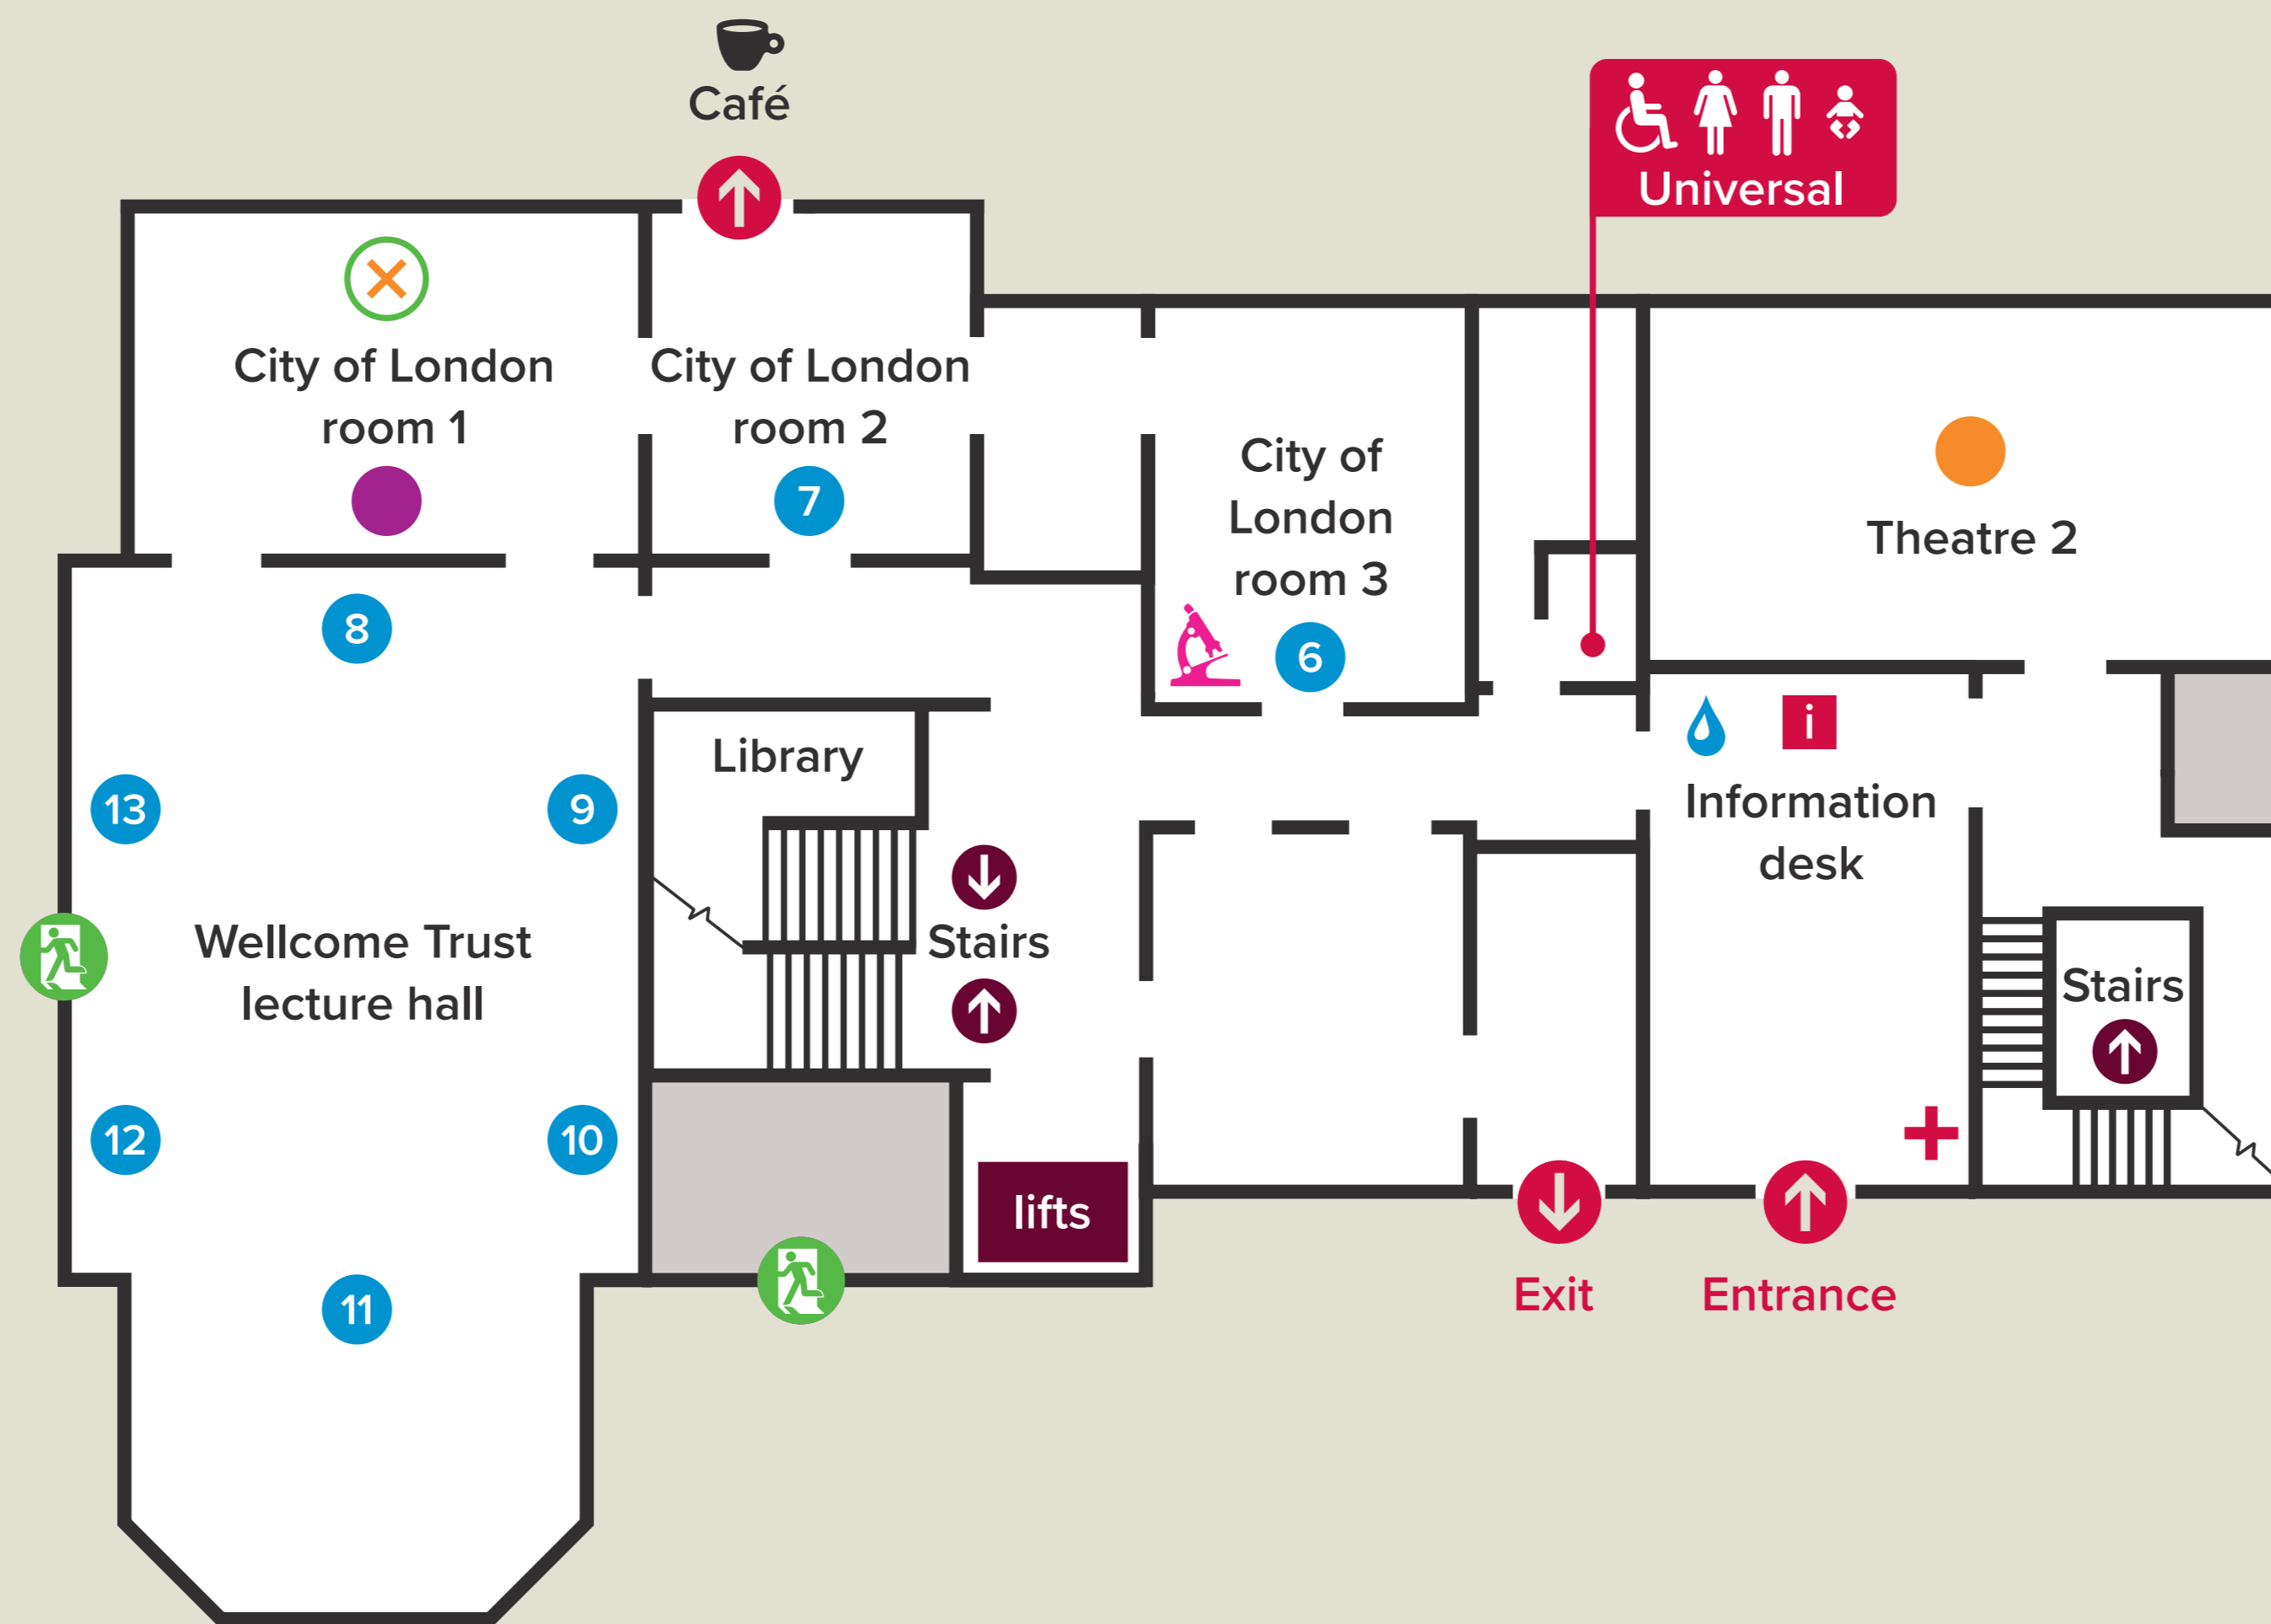

30 JUNE – 5 JULY 2026

BASEMENT

GENERAL INFORMATION

- Café
- Cloakroom
- Toilets
- Accessible toilet
- Baby changing facilities
- Water fountain
- Emergency exits
- First aid room
- Talks
- Drop-in activities (Saturday – Sunday)
- This room contains a Tesla coil which may not be suitable for all visitors. See page 7 for details.

GROUND FLOOR

EXHIBITS

- 1 The art of resilience for successful ageing
- 2 Laser-focussed on science for radiotherapy
- 3 Revealing the cosmos with the Simons Observatory
- 4 Thunderbolts and lightning
- 5 Microbe zoo
- 6 Shifting sands: when solids flow and liquids jam
- 7 From our lab to your home: 25 years of formulation engineering
- 8 Immortalising natural history in 3D
- 9 Supercomputers: the good, the bad and the beautiful
- 10 Nanomaterials: a giant leap for healthcare
- 11 Hands-on, hands-off and hand-in-hand: the future of robotic assembly