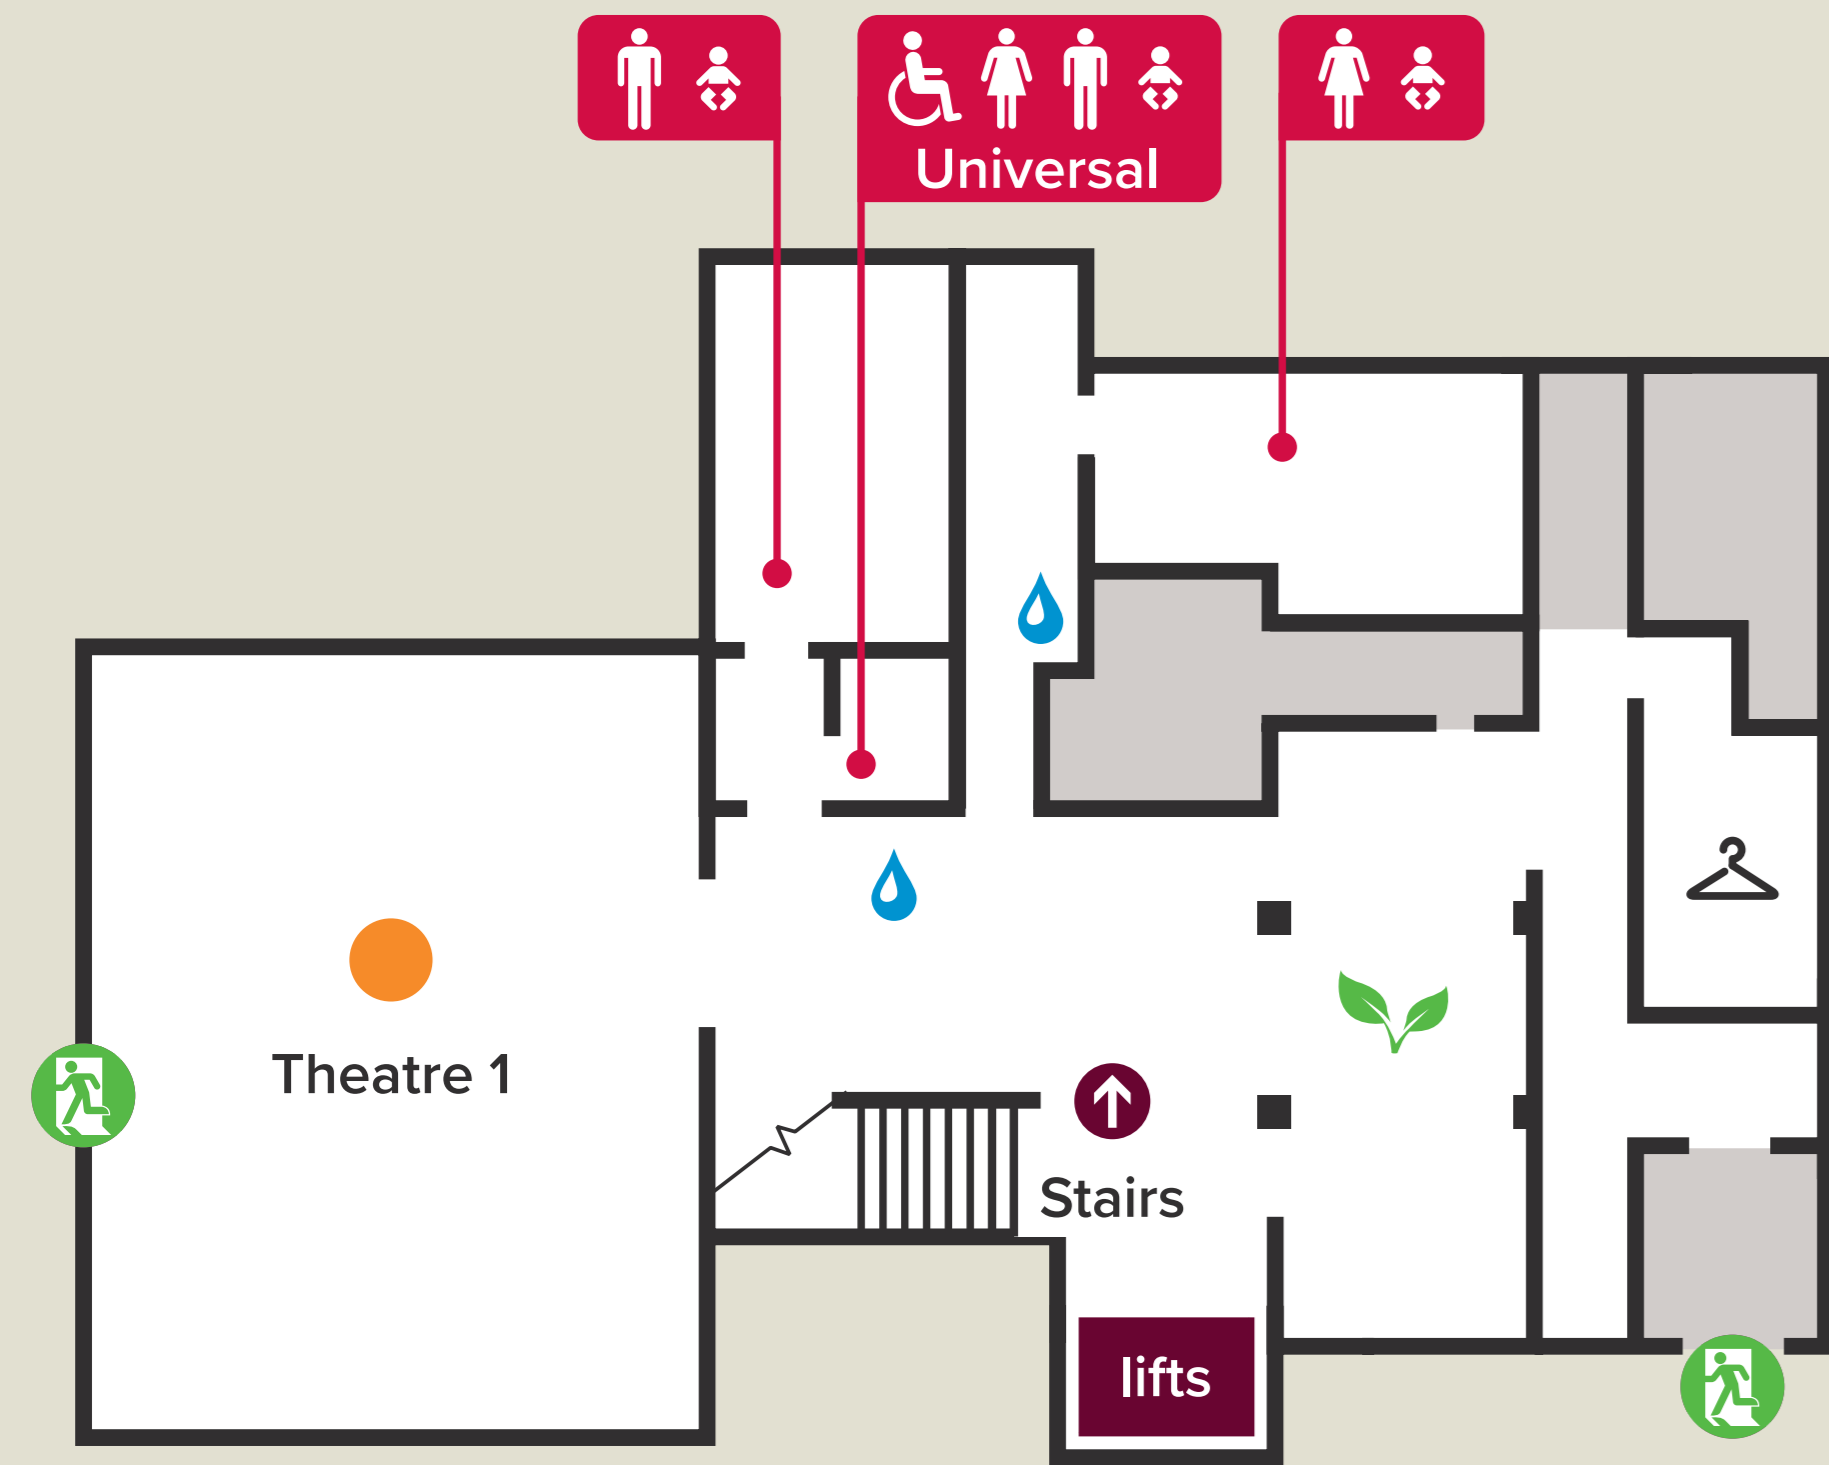

SUMMER SCIENCE EXHIBITION

30 JUNE – 5 JULY 2026

BASEMENT

GENERAL INFORMATION

- Café
- Cloakroom
- Toilets
- Accessible toilet
- Baby changing facilities
- Water fountain
- Emergency exits
- First aid room
- Talks
- Drop-in activities (Saturday – Sunday)
- This room contains a Tesla coil which may not be suitable for all visitors. See page 7 for details.

GROUND FLOOR

EXHIBITS

- 1** The art of resilience for successful ageing
- 2** Laser-focussed on science for radiotherapy
- 3** Revealing the cosmos with the Simons Observatory
- 4** Thunderbolts and lightning
- 5** Microbe zoo
- 6** Shifting sands: when solids flow and liquids jam
- 7** From our lab to your home: 25 years of formulation engineering
- 8** Immortalising natural history in 3D
- 9** Supercomputers: the good, the bad and the beautiful
- 10** Nanomaterials: a giant leap for healthcare
- 11** Hands-on, hands-off and hand-in-hand: the future of robotic assembly

30 JUNE – 5 JULY 2026

BASEMENT

GENERAL INFORMATION

- Café
- Cloakroom
- Toilets
- Accessible toilet
- Baby changing facilities
- Water fountain
- Emergency exits
- First aid room
- Talks
- Drop-in activities (Saturday – Sunday)
- This room contains a Tesla coil which may not be suitable for all visitors. See page 7 for details.

GROUND FLOOR

EXHIBITS

- 1 The art of resilience for successful ageing
- 2 Laser-focussed on science for radiotherapy
- 3 Revealing the cosmos with the Simons Observatory
- 4 Thunderbolts and lightning
- 5 Microbe zoo
- 6 Shifting sands: when solids flow and liquids jam
- 7 From our lab to your home: 25 years of formulation engineering
- 8 Immortalising natural history in 3D
- 9 Supercomputers: the good, the bad and the beautiful
- 10 Nanomaterials: a giant leap for healthcare
- 11 Hands-on, hands-off and hand-in-hand: the future of robotic assembly